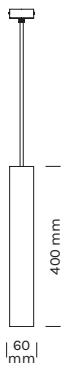

CYLINDER sospensione

Sospensione Led in metallo con fascio di luce verso il basso.
Led suspension lamp in metal with downward-projected light beam.

5077 1 x 6,3W LED GU10 - 230 Vac - 430 lm - 2700K CRI 80 - 90°
Lampadina inclusa Bulb included

- BI** Bianco White
- RU** Ruggine Rust
- FN** Ferro naturale Iron
- RF** Rame fiammato Old copper
- OS** Ottone spazzolato Brushed brass
- CR** Cromo Chrome