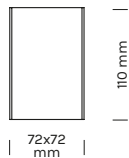

## KUBE applique

Applique Led rettangolare con fascio di luce verso il basso.  
Led wall rectangular lamp with downward-projected light beam.

**6055** 1 x 6,3W LED GU10 - 230 Vac - 430 lm - 2700K CRI 80 - 90°    
Lampadina inclusa *Bulb included*