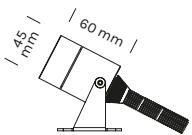

MINI DOT spot  
DOT spot

**MINI DOT spot**

Faretto spot a Led da esterno orientabile. Fornito con 1 mt di cavo neoprene.  
*Outdoor adjustable Led spot light. Built with 1 mt neoprene cable.*

**DOT spot**

Faretto spot a Led da esterno orientabile. Fornito con 1 mt di cavo neoprene  
*Adjustable outdoor Led spot light. Built with 1 mt neoprene cable.*

## MINI DOT spot

Faretto spot a Led da esterno orientabile. Fornito con 1 mt di cavo neoprene.  
Outdoor adjustable Led spot light. Built with 1 mt neoprene cable.

**127** max 5W LED - 555 lm - 500 mA - 3000K CRI 90