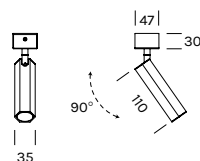

## SHINE SPOT

soffitto / parete  
ceiling / wall

Faretto spot a LED orientabile in tutte le direzioni, con fascio idoneo ad illuminare un quadro, un oggetto, un tavolo di un ristorante. Originale design esagonale, disponibile in numerose finiture. Base per fissaggio a soffitto o a parete.

Adjustable LED spotlight, projecting a light beam that is ideal for the illumination of a painting, a specific object, a table at the restaurant. With its original hexagonal design, Shine Spot is available in a wide range of finishes. Canopy for wall or ceiling mounting.

### SHINE SPOT SINGOLO A BASE TONDA

articolo item	temperatura colore colour temperature	°ottica °optic	finitura finish	potenza power	lumen lumens
<b>9351</b>	<b>M</b> 2700 °K	<b>15</b> <b>36</b>	<b>-OS</b>	5,8W	445 lm
	<b>W</b> 3000 °K		<b>-BI</b>		480 lm
	<b>N</b> 4000 °K		<b>-BV</b>		515 lm
			<b>-TI</b>		
			<b>-NE</b>		
			<b>-OR</b>		

Alimentatori 24Vdc in tensione in remoto - Remote constant voltage drivers 24Vdc

articolo item	potenza power	dimensioni dimension	n° articoli alimentabili n° of items powerable
<b>SNP3024</b>	30W	160x58x18	1-5
<b>SNP5024</b>	50W	160x58x18	1-8
<b>SNP7524</b>	75W	160x58x18	1-12
<b>AL10024</b>	100W	190x52x37	1-16
<b>TCI122754</b>	150W	240x60x49	1-25