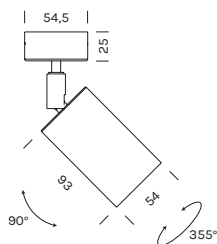

INDOOR

SOFFITTO / CEILING

CYLINDER SPOT

- ferro
- lampadina esclusa

- iron
- bulb exluded

**6065**

Potenza/ Power 1x6.5W

Alimentazione/ Supply 220-240V

Articolo Item	Finitura Finish
6065	-BI
	-NE
	-RU
	-BV
	-CR
	-OR
	-RF
	-TI

Lampadine GU10 LED / Light bulb GU10 LED

Articolo Item	Potenza Power	Attacco Socket	Temp. colore Color temp.	CRI	Lumen
1A0706	6.5W	GU10	2700K	>80	1x570lm
1A0047	6.5W	GU10	3000K	>80	1x570lm
1A0048	6.5W	GU10	4000K	>80	1x570lm