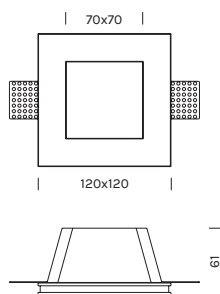

INDOOR

SOFFITTO INCASSO / CEILING BUILT-IN

GHOST SMALL

- gesso, vetro
- lampadina esclusa

- plaster, glass
- bulb exluded

 125x125
**Con diffusore / With diffuser****4133SL****Potenza/ Power** 1x6.5W**Alimentazione/ Supply** 220-240V

Articolo
Item

4133SL**Lampadine GU10 LED / Light bulb GU10 LED**

Articolo Item	Potenza Power	Attacco Socket	Temp. colore Color temp.	CRI	Lumen
1A0706	6.5W	GU10	2700K	>80	1x570lm
1A0047	6.5W	GU10	3000K	>80	1x570lm
1A0048	6.5W	GU10	4000K	>80	1x570lm