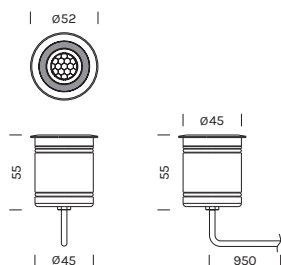

OUTDOOR

TERRA INCASSO / FLOOR BUILT-IN

MINI DOT UP LIGHT

- alluminio, acciaio inox 316,
vetro

- aluminum, stainless steel
316, glass

Corpo con ghiera Ø52 / Body with ring Ø52

	M 2700K	W 3000K	N 4000K
133			
Potenza/ Power	1x5.8W	1x5.8W	1x5.8W
Nominal lumen	1x515lm	1x555lm	1x555lm
CRI	>90	>90	>90
Alimentazione/ Supply	24Vdc	24Vdc	24Vdc

Articolo Item	Temperatura Temperature	°Ottica °Optic	Finitura Finish
133	M	00	-AI
	W	15	
	N	36	

Corpo con ghiera Ø70 / Body with ring Ø70

	M 2700K	W 3000K	N 4000K
135			
Potenza/ Power	1x5.8W	1x5.8W	1x5.8W
Nominal lumen	1x515lm	1x555lm	1x555lm
CRI	>90	>90	>90
Alimentazione/ Supply	24Vdc	24Vdc	24Vdc

Articolo Item	Temperatura Temperature	°Ottica °Optic	Finitura Finish
135	M	00	-AI
	W	15	
	N	36	

Controcassa / Outercasing

Articolo
Item

CN08

Driver 24Vdc in tensione in remoto / Remote constant voltage drivers 24Vdc

Articolo Item	art. alimentabili items powerable	Potenza Power	IP	Dimensioni Dimensions	Dimmerazione Dimming
1A0143	1	14W	IP67	85x39x19	ON-OFF
1A0148	1-2	30W	IP67	131x42x34	ON-OFF
1A0149	1-6	75W	IP67	155x50x32	ON-OFF
1A2386	1-16	120W	IP67	191x63x37,5	DALI
1A2387	200W	IP67	195x68x39,5	DALI PUSH	