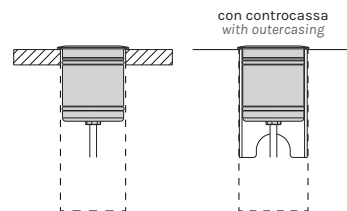

OUTDOOR

TERRA INCASSO / FLOOR BUILT-IN

MINI DOT UP LIGHT

- alluminio, acciaio inox 316,
vetro

- aluminum, stainless steel
316, glass

Corpo con ghiera Ø52 / Body with ring Ø52

	M 2700K	W 3000K	N 4000K
133			
Potenza/ Power	1x5.8W	1x5.8W	1x5.8W
Nominal lumen	1x515lm	1x555lm	1x555lm
CRI	>90	>90	>90
Alimentazione/ Supply	24Vdc	24Vdc	24Vdc

Articolo Item	Temperatura Temperature	°Ottica °Optic	Finitura Finish
133	M	00	-AI
	W	15	
	N	36	

Corpo con ghiera Ø70 / Body with ring Ø70

	M 2700K	W 3000K	N 4000K
135			
Potenza/ Power	1x5.8W	1x5.8W	1x5.8W
Nominal lumen	1x515lm	1x555lm	1x555lm
CRI	>90	>90	>90
Alimentazione/ Supply	24Vdc	24Vdc	24Vdc

Articolo Item	Temperatura Temperature	°Ottica °Optic	Finitura Finish
135	M	00	-AI
	W	15	
	N	36	

Controcassa / Outercasing

Articolo
Item

CN08

Driver 24Vdc in tensione in remoto / Remote constant voltage drivers 24Vdc

Articolo Item	art. alimentabili items powerable	Potenza Power	IP	Dimensioni Dimensions	Dimmerazione Dimming
1A0143	1	14W	IP67	85x39x19	ON-OFF
1A0148	1-2	30W	IP67	131x42x34	ON-OFF
1A0149	1-6	75W	IP67	155x50x32	ON-OFF
1A2386	1-16	120W	IP67	191x63x37,5	DALI
1A2387	200W	IP67	195x68x39,5	DALI PUSH	