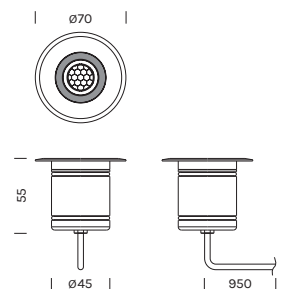

OUTDOOR

TERRA INCASSO / FLOOR BUILT-IN

MINI DOT UP LIGHT

- alluminio, acciaio inox 316,
vetro

- aluminum, stainless steel
316, glass

Corpo con ghiera Ø52 / Body with ring Ø52

	M 2700K	W 3000K	N 4000K
133			
Potenza/ Power	1x5.8W	1x5.8W	1x5.8W
Nominal lumen	1x515lm	1x555lm	1x555lm
CRI	>90	>90	>90
Alimentazione/ Supply	24Vdc	24Vdc	24Vdc

Articolo Item	Temperatura Temperature	°Ottica °Optic	Finitura Finish
133	M	00	-AI
	W	15	
	N	36	

Corpo con ghiera Ø70 / Body with ring Ø70

	M 2700K	W 3000K	N 4000K
135			
Potenza/ Power	1x5.8W	1x5.8W	1x5.8W
Nominal lumen	1x515lm	1x555lm	1x555lm
CRI	>90	>90	>90
Alimentazione/ Supply	24Vdc	24Vdc	24Vdc

Articolo Item	Temperatura Temperature	°Ottica °Optic	Finitura Finish
135	M	00	-AI
	W	15	
	N	36	

Controcassa / Outercasing

Articolo
Item

CN08

Driver 24Vdc in tensione in remoto / Remote constant voltage drivers 24Vdc

Articolo Item	art. alimentabili items powerable	Potenza Power	IP	Dimensioni Dimensions	Dimmerazione Dimming
1A0143	1	14W	IP67	85x39x19	ON-OFF
1A0148	1-2	30W	IP67	131x42x34	ON-OFF
1A0149	1-6	75W	IP67	155x50x32	ON-OFF
1A2386	1-16	120W	IP67	191x63x37,5	DALI
1A2387	200W	IP67	195x68x39,5	DALI PUSH	