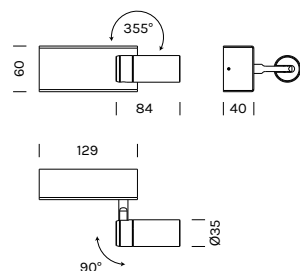

INDOOR

PARETE / WALL

EYE SPOT 230V

Alluminio
Fascio di luce orientabile
Driver: incluso

Aluminum
 Light beam: adjustable
 Driver: included

Spot singolo / Single spot

	M 2700K	W 3000K	N 4000K
Potenza/ Power	1x 5,8W	1x 5,8W	1x 5,8W
Lumen	1x 445 lm	1x 480 lm	1x 515 lm
CRI	>90	>90	>90
Alimentazione/ Supply	220-240Vac	220-240Vac	220-240Vac

Spot doppio / Double spot

	M 2700K	W 3000K	N 4000K	N 4000K
Potenza/ Power	2x 5,8W	2x 5,8W	2x 5,8W	1x 5,8W
Lumen	2x 445 lm	2x 480 lm	2x 515 lm	1x 2x515 lm
CRI	>90	>90	>90	>90
Alimentazione/ Supply	220-240Vac	220-240Vac	220-240Vac	220-240Vac

Il codice prodotto si compone mettendo in sequenza i dati delle colonne gialle, da sinistra verso destra, es: 1111M12-AA
 The product code is created by putting in sequence the data under the yellow columns from left to right, e.g: 1111M12-AA
 OLEV Srl | Via del Progresso 40 | 36064 Colceresa (VI) ITALY | www.olevlight.com