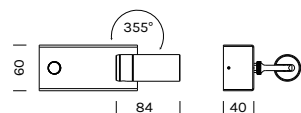

Spot singolo con interruttore / Single spot with switch

3756	M 2700K	W 3000K	N 4000K
Potenza/ Power	1x 5,8W	1x 5,8W	1x 5,8W
Lumen	1x 445 lm	1x 480 lm	1x 515 lm
CRI	>90	>90	>90
Alimentazione/ Supply	220-240Vac	220-240Vac	220-240Vac

Articolo Item	Temperatura Temperature	°Ottica °Optic	Finitura - Colore pelle Finish - Leather color	Dimmer
3756	M	15	-BV	PUSH
	W	36	-OR	PUSH
	N			

Spot singolo in pelle con interruttore / Single spot with switch, leather version

3757	M 2700K	W 3000K	N 4000K
Potenza/ Power	1x 5,8W	1x 5,8W	1x 5,8W
Lumen	1x 445 lm	1x 480 lm	1x 515 lm
CRI	>90	>90	>90
Alimentazione/ Supply	220-240Vac	220-240Vac	220-240Vac