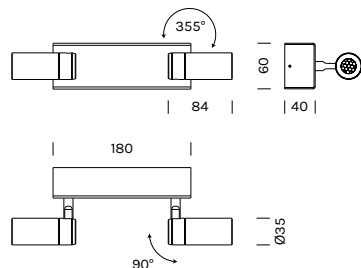

INDOOR

PARETE / WALL

EYE SPOT 230V

Alluminio
Fascio di luce orientabile
Driver: incluso

Aluminum
 Light beam: adjustable
 Driver: included

Spot singolo / Single spot

	M 2700K	W 3000K	N 4000K
Potenza/ Power	1x 5,8W	1x 5,8W	1x 5,8W
Lumen	1x 445 lm	1x 480 lm	1x 515 lm
CRI	>90	>90	>90
Alimentazione/ Supply	220-240Vac	220-240Vac	220-240Vac

Spot doppio / Double spot

	M 2700K	W 3000K	N 4000K	N 4000K
Potenza/ Power	2x 5,8W	2x 5,8W	2x 5,8W	1x 5,8W
Lumen	2x 445 lm	2x 480 lm	2x 515 lm	1x 2x515 lm
CRI	>90	>90	>90	>90
Alimentazione/ Supply	220-240Vac	220-240Vac	220-240Vac	220-240Vac

Il codice prodotto si compone mettendo in sequenza i dati delle colonne gialle, da sinistra verso destra, es: 1111M12-AA
 The product code is created by putting in sequence the data under the yellow columns from left to right, e.g: 1111M12-AA
 OLEV Srl | Via del Progresso 40 | 36064 Colceresa (VI) ITALY | www.olevlight.com