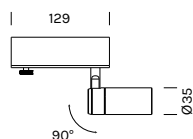

Spot singolo con interruttore / Single spot with switch

3756	M 2700K	W 3000K	N 4000K
Potenza/ Power	1x 5,8W	1x 5,8W	1x 5,8W
Lumen	1x 445 lm	1x 480 lm	1x 515 lm
CRI	>90	>90	>90
Alimentazione/ Supply	220-240Vac	220-240Vac	220-240Vac

Articolo Item	Temperatura Temperature	°Ottica °Optic	Finitura - Colore pelle Finish - Leather color	Dimmer
3756	M	15	-BV	PUSH
	W	36	-OR	PUSH
	N			

Spot singolo in pelle con interruttore / Single spot with switch, leather version

3757	M 2700K	W 3000K	N 4000K
Potenza/ Power	1x 5,8W	1x 5,8W	1x 5,8W
Lumen	1x 445 lm	1x 480 lm	1x 515 lm
CRI	>90	>90	>90
Alimentazione/ Supply	220-240Vac	220-240Vac	220-240Vac