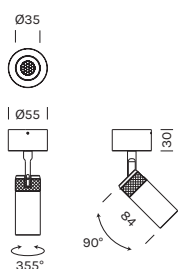

INDOOR

SOFFITTO / CEILING

EYE SPOT

- alluminio

- aluminum

	M 2700K	W 3000K	N 4000K
Potenza/ Power	1x6.6W	1x6.6W	1x6.6W
Nominal lumen	1x700lm	1x733lm	1x785lm
CRI	>90	>90	>90
Alimentazione/ Supply	24Vdc	24Vdc	24Vdc

Articolo Item	Temperatura Temperature	°Ottica °Optic	Finitura Finish
3780	M	14	-BO
	W	36	-BV
	N		-NO
			-OR
			-TI

Driver 24Vdc in tensione in remoto / Remote constant voltage drivers 24Vdc

Articolo Item	art. alimentabili items powerable	Potenza Power	IP	Dimensioni Dimensions	Dimmerazione Dimming
1A0530	1	8W	IP20	42x40x22	ON-OFF
1A0150	1-2	30W	IP20	154x50x14	ON-OFF
1A1910	1-4	60W	IP20	185x63,5x22	ON-OFF
1A1476	1-7	100W	IP20	177x56,4x17,2	ON-OFF
1A2168	1-7	100W	IP20	190x65x22	PUSH DALI
1A1999	1-7	100W	IP20	201x63x30	L-C

Centraline dimmerabili in remoto / Remote dimmable controllers

Articolo Item	Potenza Power	IP	Dimensioni Dimensions	Dimmerazione Dimming	
1A0837/24	144W	IP20	132x22x20	PUSH DALI 1-10V	
1A0838/24	288W	IP20	164x38x25	PUSH DALI 0-10V 1-10V	
Controller 1 canale - DC 1-channel controller - DC	1A0172/24	288W	IP20	57x44x25	PUSH CASAMBI