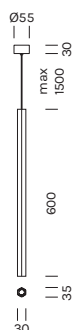

Articolo Item	Temperatura Temperature	°Ottica °Optic	Rosone Canopy	Corpo Body
9395	M	15	-BV	-BV
..... composed by	W	36	-NO	-NO
RS01 (1Pz)	N		-OS	-OS
9300 (1Pz)				

Con rosone per incasso, senza driver / With canopy for built-in application, without driver