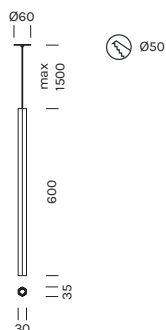

Con rosone per incasso, senza driver / With canopy for built-in application, without driver

	M 2700K	W 3000K	N 4000K
Potenza/ Power	1x5.8W	1x5.8W	1x5.8W
Nominal lumen	1x515lm	1x555lm	1x555lm
CRI	>90	>90	>90
Alimentazione/ Supply	500mA	500mA	500mA