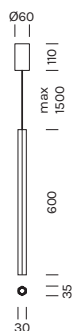

Con rosone e driver / With canopy and driver

	M 2700K	W 3000K	N 4000K
Potenza/ Power	1x5.8W	1x5.8W	1x5.8W
Nominal lumen	1x515lm	1x555lm	1x555lm
CRI	>90	>90	>90
Alimentazione/ Supply	220-240V	220-240V	220-240V

Articolo Item	Temperatura Temperature	°Ottica °Optic	Rosone Canopy	Corpo Body
9399	M	15	-BV	-BV
..... composed by	W	36	-NO	-NO
RS03/04 (1Pz)	N		-OS	-OS
9300 (1Pz)				

Con rosone, senza driver / With canopy, without driver