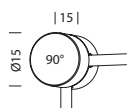

Passacavi / Cable entry

Articolo

Finitura

Item

Finish

BEAMKIT01

-NA ■