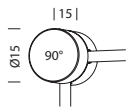

Passacavi / Cable entry

Articolo

Finitura

Item

Finish

BEAMKIT01

-NA ■