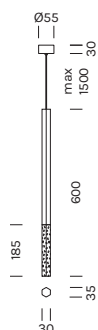

Articolo Item	Temperatura Temperature	Rosone Canopy	Corpo Body
9390	M	-BV	-BV
..... composed by	W	-NO	-NO
RS01 (1Pz)	N	-OS	-OS
9301 (1Pz)			

Con rosone per incasso, senza driver / With canopy for built-in application, without driver