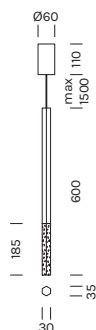

Con rosone e driver / With canopy and driver

	M 2700K	W 3000K	N 4000K
Potenza/ Power	1x5.8W	1x5.8W	1x5.8W
Nominal lumen	1x515lm	1x555lm	1x555lm
CRI	>90	>90	>90
Alimentazione/ Supply	220-240V	220-240V	220-240V