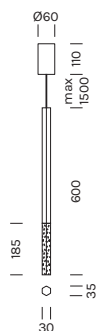

Con rosone e driver / With canopy and driver

9394	M 2700K	W 3000K	N 4000K
Potenza/ Power	1x5.8W	1x5.8W	1x5.8W
Nominal lumen	1x515lm	1x555lm	1x555lm
CRI	>90	>90	>90
Alimentazione/ Supply	220-240V	220-240V	220-240V

Articolo Item	Temperatura Temperature	Rosone Canopy	Corpo Body
9394	M	-BV	-BV
..... composed by	W	-NO	-NO
RS03/04 (1Pz)	N	-OS	-OS
9301 (1Pz)			

Con rosone, senza driver / With canopy, without driver