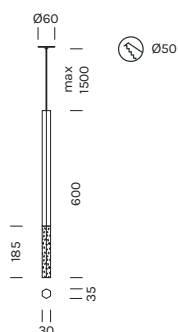

Con rosone per incasso, senza driver / With canopy for built-in application, without driver

9391	M 2700K	W 3000K	N 4000K
Potenza/ Power	1x5.8W	1x5.8W	1x5.8W
Nominal lumen	1x515lm	1x555lm	1x555lm
CRI	>90	>90	>90
Alimentazione/ Supply	500mA	500mA	500mA