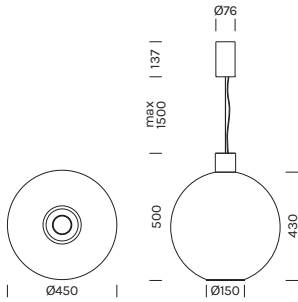

Item	Temperature	Canopy	Body	Glass
4686	M	-BO	-BO	-VBI
... composed by				
RS05 (1Pz)				
4676 (1Pz)				

Con rosone e driver

With canopy and driver

	M 2700K	W 3000K
Power	2x10.0W	2x10.0W
Nominal lumen	2x1280lm	2x1315lm
CRI	>90	>90
Supply	220-240V	220-240V

Item	Temperature	Canopy	Body	Glass
4688	M	-BO	-BO	-VBI
... composed by				
RS05/02 (1Pz)				
4676 (1Pz)				

Con rosone e driver

With canopy and driver

4689	M 2700K	W 3000K
Power	2x10.0W	2x10.0W
Nominal lumen	2x1280lm	2x1315lm
CRI	>90	>90
Supply	220-240V	220-240V

Item	Temperature	Canopy	Body	Glass
4689	M	-BO	-BO	-VBI
composed by		W		
RS05/03 (1Pz)				
4676 (1Pz)				

Con rosone e driver

With canopy and driver

4687	M 2700K	W 3000K
Power	2x10.0W	2x10.0W
Nominal lumen	2x1280lm	2x1315lm
CRI	>90	>90
Supply	220-240V	220-240V

Item	Temperature	Canopy	Body	Glass
4687	M	-BI	-BO	-VBI
composed by		W	-NE	
RS87 (1Pz)				
4676 (2Pz)				