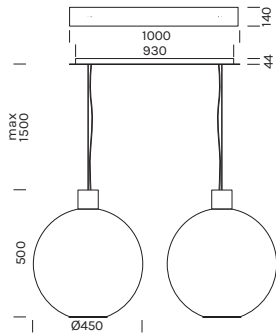

Item	Temperature	Canopy	Body	Glass
4686	M	-BO	-BO	-VBI
... composed by				
RS05 (1Pz)				
4676 (1Pz)				

Con rosone e driver

With canopy and driver

	M 2700K	W 3000K
Power	2x10.0W	2x10.0W
Nominal lumen	2x1280lm	2x1315lm
CRI	>90	>90
Supply	220-240V	220-240V

Item	Temperature	Canopy	Body	Glass
4688	M	-BO	-BO	-VBI
... composed by				
RS05/02 (1Pz)				
4676 (1Pz)				

Con rosone e driver

With canopy and driver

4689	M 2700K	W 3000K
Power	2x10.0W	2x10.0W
Nominal lumen	2x1280lm	2x1315lm
CRI	>90	>90
Supply	220-240V	220-240V

Item	Temperature	Canopy	Body	Glass
4689	M	-BO	-BO	-VBI
composed by		W		
RS05/03 (1Pz)				
4676 (1Pz)				

Con rosone e driver

With canopy and driver

4687	M 2700K	W 3000K
Power	2x10.0W	2x10.0W
Nominal lumen	2x1280lm	2x1315lm
CRI	>90	>90
Supply	220-240V	220-240V

Item	Temperature	Canopy	Body	Glass
4687	M	-BI	-BO	-VBI
composed by		W	-NE	
RS87 (1Pz)				
4676 (2Pz)				