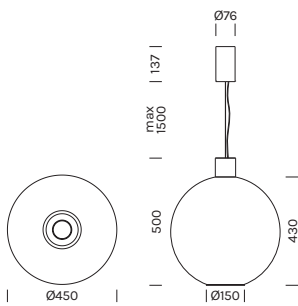

INDOOR - SUSPENSION

BEAM STICK NUANCE Ø450

- alluminio, vetro soffiato a bocca
- colore cavo: nero

- aluminum, mouthblown glass
- cable color: black

Con rosone e driver

With canopy and driver

	M 2700K	W 3000K
Power	2x10.0W	2x10.0W
Nominal lumen	2x1280lm	2x1315lm
CRI	>90	>90
Supply	220-240V	220-240V

Item	Temperature	Canopy	Body	Glass
4686	M	-BO	-BO	-VBI
... composed by				
RS05 (1Pz)				
4676 (1Pz)				

Con rosone e driver

With canopy and driver

	M 2700K	W 3000K
Power	2x10.0W	2x10.0W
Nominal lumen	2x1280lm	2x1315lm
CRI	>90	>90
Supply	220-240V	220-240V

Item	Temperature	Canopy	Body	Glass
4688	M	-BO	-BO	-VBI
... composed by				
RS05/02 (1Pz)				
4676 (1Pz)				

Con rosone e driver

With canopy and driver

4689	M 2700K	W 3000K
Power	2x10.0W	2x10.0W
Nominal lumen	2x1280lm	2x1315lm
CRI	>90	>90
Supply	220-240V	220-240V

Item	Temperature	Canopy	Body	Glass
4689	M	-BO	-BO	-VBI
composed by		W		
RS05/03 (1Pz)				
4676 (1Pz)				

Con rosone e driver

With canopy and driver

4687	M 2700K	W 3000K
Power	2x10.0W	2x10.0W
Nominal lumen	2x1280lm	2x1315lm
CRI	>90	>90
Supply	220-240V	220-240V