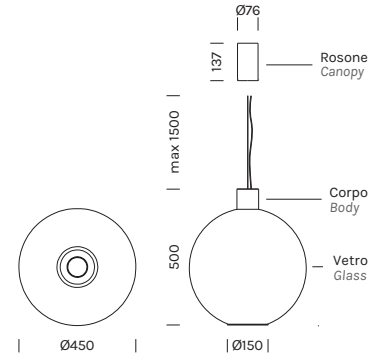

INDOOR - SUSPENSION

BEAM STICK NUANCE Ø450

- alluminio, vetro soffiato a bocca
- colore cavo: nero

- aluminum, mouthblown glass
- cable color: black

Con rosone e driver

With canopy and driver

	M 2700K	W 3000K
Power	2x10.0W	2x10.0W
Nominal lumen	2x1280lm	2x1315lm
CRI	>90	>90
Supply	220-240V	220-240V

Item	Temperature	Canopy	Body	Glass
4686	M	-BO	-BO	-VBI
... composed by				
RS05 (1Pz)				
4676 (1Pz)				

Con rosone e driver

With canopy and driver

	M 2700K	W 3000K
Power	2x10.0W	2x10.0W
Nominal lumen	2x1280lm	2x1315lm
CRI	>90	>90
Supply	220-240V	220-240V

Item	Temperature	Canopy	Body	Glass
4688	M	-BO	-BO	-VBI
... composed by				
RS05/02 (1Pz)				
4676 (1Pz)