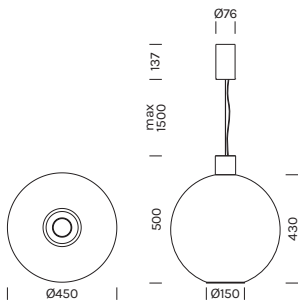

INDOOR - SUSPENSION

BEAM STICK NUANCE Ø450

- alluminio, vetro soffiato a bocca
- colore cavo: nero

- aluminum, mouthblown glass
- cable color: black

Con rosone e driver

With canopy and driver

	M 2700K	W 3000K
Power	2x10.0W	2x10.0W
Nominal lumen	2x1280lm	2x1315lm
CRI	>90	>90
Supply	220-240V	220-240V

Item	Temperature	Canopy	Body	Glass
4686	M	-BO	-BO	-VBI
... composed by				
RS05 (1Pz)				
4676 (1Pz)				

Con rosone e driver

With canopy and driver

	M 2700K	W 3000K
Power	2x10.0W	2x10.0W
Nominal lumen	2x1280lm	2x1315lm
CRI	>90	>90
Supply	220-240V	220-240V

Item	Temperature	Canopy	Body	Glass
4689	M	-BO	-BO	-VBI
composed by		W		
RS05/03 (1Pz)				
4676 (1Pz)				

Con rosone e driver

With canopy and driver

4687	M 2700K	W 3000K
Power	2x10.0W	2x10.0W
Nominal lumen	2x1280lm	2x1315lm
CRI	>90	>90
Supply	220-240V	220-240V

Item	Temperature	Canopy	Body	Glass
4687	M	-BI	-BO	-VBI
composed by		W	-NE	
RS87 (1Pz)				
4676 (2Pz)				