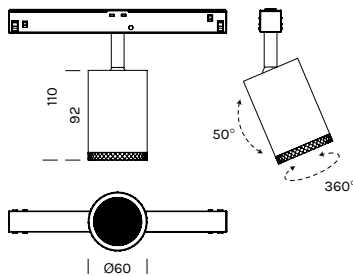

BEAM MASTER TRACK 60

48Vdc | CRI: 97

Monocolore (ghiera inclusa) - Single color (ring included)

articolo item	temperatura colore colour temperature	°ottica °optic	finitura finish	potenza power	lumen lumens
4327	M 2700 °K	12	BI NE OR RR BV TI	8,5W	1034 lm
	W 3000 °K	35			1076 lm
	N 4000 °K	55			1104 lm

Personalizzato - Customized