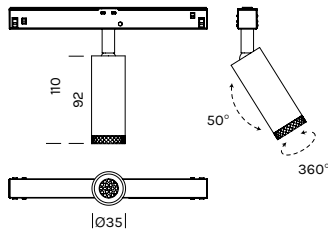

BEAM MASTER TRACK 35

BEAM MASTER TRACK 60

BEAM MASTER TRACK 80

BEAM MASTER TRACK 35

48Vdc | CRI: 97

Monocolore (ghiera inclusa) - Single color (ring included)

articolo item	temperatura colore colour temperature	°ottica °optic	finitura finish	potenza power	lumen lumens
4326	M 2700 °K	15 36	BI NE OR RR BV TI	5,4W	534 lm
	W 3000 °K				557 lm
	N 4000 °K				627 lm