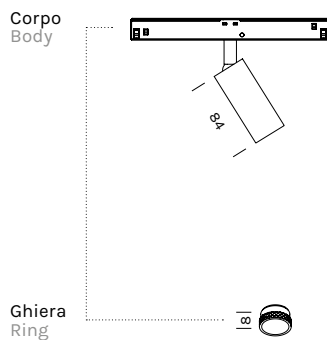

articolo item	temperatura colore colour temperature	°ottica °optic	finitura finish	potenza power	lumen lumens
4321	M 2700 °K	15 36	BI NE OR RR BV TI	5,4W	534 lm
	W 3000 °K				557 lm
	N 4000 °K				627 lm
411			BI NE OR RR BV TI		

Alimentatori 48Vdc in tensione - Constant voltage drivers 48Vdc

articolo item	potenza power	dimensioni dimension	n° articoli alimentabili n° of items powerable
ELG7548	75W	180x63x35,5	1-12
ELG15048	150W	219x63x36	1-25