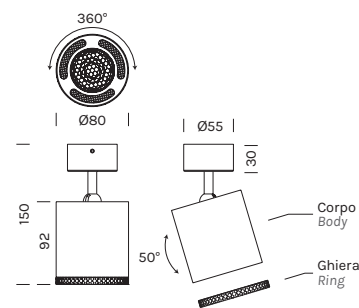

BEAM MASTER Ø80

Alluminio
Fascio di luce orientabile
Driver: escluso

Aluminum
 Light beam: adjustable
 Driver: excluded

Corpo (ghiera esclusa) / Body (ring excluded)

4313	M 2700°K	W 3000°K	N 4000°K
Potenza/ Power	1x 12,3W	1x 12,3W	1x 12,3W
Lumen	1x 1413 lm	1x 1470 lm	1x 1507 lm
CRI	97	97	97
Alimentazione/ Supply	24Vdc	24Vdc	24Vdc

Articolo Item	Temperatura Temperature	°Ottica °Optic	Finitura Finish
4313	M	12	-BO
	W	35	-NO
	N	55	-BV
			-OR
			-RR
			-TI

Ghiera / Ring

Filtro anti-abbagliamento incluso
 Antiglare filter included

Articolo Item	Finitura Finish
413	-BO
	-BV
	-NO
	-OR
	-RR
	-TI

Alimentatori 24Vdc in tensione in remoto / Remote constant voltage drivers 24Vdc

Articolo Item	Potenza Power	Dimensioni Dimensions	N° art. alimentabili N° of items powerable
1A0150	30W	160x58x18	1
1A0151	50W	160x58x18	1-2
1A0152	75W	160x58x18	1-3
1A0145	100W	190x52x37	1-4
1A0153	150W	240x60x49	1-6

Centraline dimmerabili in remoto / Remote dimmable controllers

Articolo Item	Potenza Power	Dimensioni Dimensions
1A0837	120W MAX	132x22x19
1A0838	240W MAX	156x47x26
1A0172	240W MAX	57x43x19