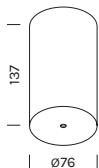

Rosone per dimmerazioni 220-240Vac alimentatore incluso Canopy for dimmable version 220-240Vac driver included	RS26/PUSH RS26/1-10 RS26/DALI	-BO -NO
		-BV
		-OR
		-RR
		-TI