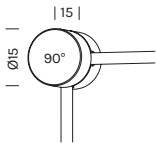

-BI

Canopy for 3 lamps driver included

Rosone per 4 sfere alimentatore incluso **RS19/4**
 Canopy for 4 lamps driver included

-BI 

Rosone per 6 sfere alimentatore incluso **RS20/6**
 Canopy for 6 lamps driver included

-BI 

Passacavi / Cable entry

Articolo Item	Finitura Finish
BEAM-KIT01	-NA 
BEAM-KIT02	

BEAM KIT 01

BEAM KIT 02

Il codice prodotto si compone mettendo uno dopo l'altro, da sinistra a destra, i dati nelle colonne gialle, es: 1111M12-AA
 The product code is created by putting in sequence the data under the yellow columns from left to right, e.g:1111M12-AA

Alimentatori 24Vdc in tensione in remoto / Remote constant voltage drivers 24Vdc

Articolo Item	Potenza Power	Dimensioni Dimensions	N° art. alimentabili N° of items powerable
1A0150	30W	160x58x18	1-3
1A0151	50W	160x58x18	1-6
1A0152	75W	160x58x18	1-8
1A0145	100W	190x52x37	1-11
1A0153	150W	240x60x49	1-17

Centraline dimmerabili in remoto / Remote dimmable controllers

Articolo Item	Potenza Power	Dimensioni Dimensions
1A0837	120W MAX	132x22x19
1A0838	240W MAX	156x47x26
1A0172	240W MAX	57x43x19