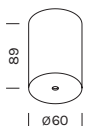

Rosone ON - OFF 220-240Vac alimentatore incluso - non dimmerabile Canopy ON-OFF 220-240Vac driver included - not dimmable	RS25	-BO -NO
		-BV
		-OR
		-RR
		-TI