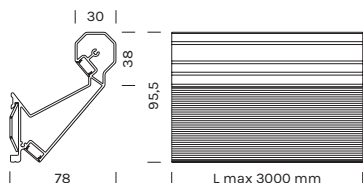

# OTTOMANO

**Alluminio**  
**Fascio di luce: diffuso indiretto**  
**Driver: escluso**

Aluminum  
 Light beam: diffused  
 Driver: excluded

4030	M 2700°K	W 3000°K	N 4000°K
<b>Potenza/ Power</b>	2x 9,6W/mt	2x 9,6W/mt	2x 9,6W/mt
<b>Lumen</b>	2x 800 lm/mt	2x 800 lm/mt	2x 800 lm/mt
<b>CRI</b>	>90	>90	>90
<b>Alimentazione/ Supply</b>	24Vdc	24Vdc	24Vdc

## Alimentatori 24Vdc in tensione in remoto / Remote constant voltage drivers 24Vdc

Articolo Item	Potenza Power	IP	Dimensioni Dimensions
1A0150	30W	-	160x58x18
1A0151	50W	-	160x58x18
1A0152	75W	-	160x58x18
1A0145	100W	-	190x52x37
1A0153	150W	-	240x60x49

## Alimentatori 24Vdc in tensione in remoto per uso esterno / Remote constant voltage drivers 24Vdc for outdoor use

Articolo Item	Potenza Power	IP	Dimensioni Dimensions
1A0148	30W	67	175x42x34
1A0149	75W	67	200x50x32
1A0147	240W	67	244x68x39

## Centraline dimmerabili in remoto / Remote dimmable controllers

---

Articolo Item	Potenza Power	Dimensioni Dimensions
<b>1A0837</b>	120W MAX	132x22x19
<b>1A0838</b>	240W MAX	156x47x26
<b>1A0172</b>	240W MAX	57x43x19