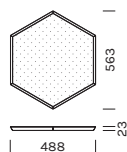

INDOOR

SOSPENSIONE / SUSPENSION

kit - EXAGON SILENCE

- ferro
- da aggiungere a Exagon

- iron
- to be added to Exagon price

Kit Silence / Kit Silence

Da aggiungere a Exagon Ø700
To be added to Exagon Ø700

Articolo Item	Finitura Finish
151	-BV 

Da aggiungere a Exagon Ø1000
To be added to Exagon Ø1000

152	-BV 
-----	---