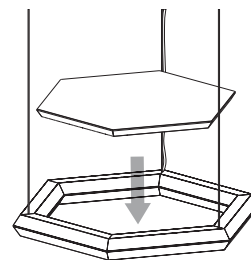

INDOOR

SOSPENSIONE / SUSPENSION

kit - EXAGON SILENCE

- ferro
- da aggiungere a Exagon

- iron
- to be added to Exagon price

Kit Silence / Kit Silence

Da aggiungere a Exagon Ø700
To be added to Exagon Ø700

Articolo Item	Finitura Finish
151	-BV 

Da aggiungere a Exagon Ø1000
To be added to Exagon Ø1000

152	-BV 
-----	---