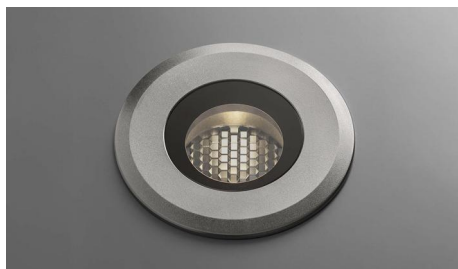

TERRA INCASSO / FLOOR BUILT-IN

# MAXI DOT UP LIGHT Ø100

**Alluminio, acciaio inox 316 e vetro**  
**Fascio di luce verso l'alto**  
**Driver: escluso**

Aluminum, stainless steel 316 and glass  
 Light beam: upward-projected  
 Driver: excluded