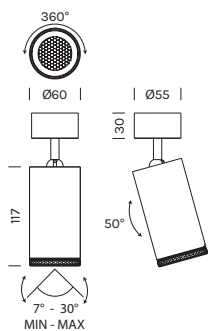

INDOOR

SOFFITTO / CEILING

BEAM MASTER Ø60 ZUMMY

- alluminio

- aluminum

Corpo con ghiera / Body with ring

	M 2700K	W 3000K	N 4000K
4364	M 2700K	W 3000K	N 4000K
Potenza/ Power	1x9.4W	1x9.4W	1x9.4W
Nominal lumen	1x1090lm	1x1137lm	1x1175lm
CRI	>90	>90	>90
Alimentazione/ Supply	24Vdc	24Vdc	24Vdc

Articolo Item	Temperatura Temperature	Ghiera Ring	Corpo Body
4364	M	-BO	-BO
	W	-NO	-NO
	N	-BV	-BV
		-OR	-OR
		-RR	-RR
		-TI	-TI

Driver 24Vdc in tensione in remoto / Remote constant voltage drivers 24Vdc

Articolo Item	art. alimentabili items powerable	Potenza Power	IP	Dimensioni Dimensions	Dimmerazione Dimming
1A0150	1-2	30W	IP20	154x50x14	ON-OFF
1A1910	1-4	60W	IP20	185x63,5x22	ON-OFF
1A1476	1-7	100W	IP20	177x56,4x17,2	ON-OFF
1A2168	1-7	100W	IP20	190x65x22	PUSH DALI
1A1999	1-7	100W	IP20	201x63x30	L-C

Centraline dimmerabili in remoto / Remote dimmable controllers

Articolo Item	Potenza Power	IP	Dimensioni Dimensions	Dimmerazione Dimming
1A0837/24	144W	IP20	132x22x20	PUSH DALI 1-10V
1A0838/24	288W	IP20	164x38x25	PUSH DALI 0-10V 1-10V
1A0172/24	288W	IP20	57x44x25	PUSH CASAMBI