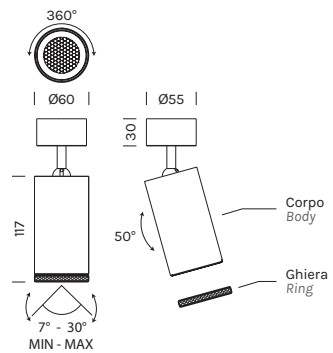

INDOOR

SOFFITTO / CEILING

BEAM MASTER Ø60 ZUMMY

- alluminio

- aluminum

Corpo con ghiera / Body with ring

	M 2700K	W 3000K	N 4000K
4364	M 2700K	W 3000K	N 4000K
Potenza/ Power	1x9.4W	1x9.4W	1x9.4W
Nominal lumen	1x1090lm	1x1137lm	1x1175lm
CRI	>90	>90	>90
Alimentazione/ Supply	24Vdc	24Vdc	24Vdc

Articolo Item	Temperatura Temperature	Ghiera Ring	Corpo Body
4364	M	-BO	-BO
	W	-NO	-NO
	N	-BV	-BV
		-OR	-OR
		-RR	-RR
		-TI	-TI

Driver 24Vdc in tensione in remoto / Remote constant voltage drivers 24Vdc

Articolo Item	art. alimentabili items powerable	Potenza Power	IP	Dimensioni Dimensions	Dimmerazione Dimming
1A0150	1-2	30W	IP20	154x50x14	ON-OFF
1A1910	1-4	60W	IP20	185x63,5x22	ON-OFF
1A1476	1-7	100W	IP20	177x56,4x17,2	ON-OFF
1A2168	1-7	100W	IP20	190x65x22	PUSH DALI
1A1999	1-7	100W	IP20	201x63x30	L-C

Centraline dimmerabili in remoto / Remote dimmable controllers

Articolo Item	Potenza Power	IP	Dimensioni Dimensions	Dimmerazione Dimming
1A0837/24	144W	IP20	132x22x20	PUSH DALI 1-10V
1A0838/24	288W	IP20	164x38x25	PUSH DALI 0-10V 1-10V
1A0172/24	288W	IP20	57x44x25	PUSH CASAMBI