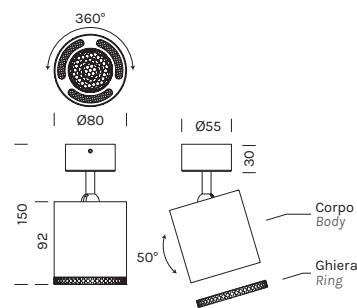

BEAM MASTER Ø80

Alluminio
Fascio di luce orientabile
Driver: escluso

Aluminum
 Light beam: adjustable
 Driver: excluded

Corpo (ghiera esclusa) / Body (ring excluded)

4303	M 2700K	W 3000K	N 4000K
Potenza/ Power	1x 12,2W	1x 12,2W	1x 12,2W
Lumen	1x 1416 lm	1x 1476 lm	1x 1525 lm
CRI	>90	>90	>90
Alimentazione/ Supply	24Vdc	24Vdc	24Vdc

Articolo Item	Temperatura Temperature	°Ottica °Optic	Finitura Finish
4303	M	12	-BO
	W	35	-BV
	N	55	-NO
			-OR
			-RR
			-TI

Ghiera / Ring

Filtro anti-abbagliamento incluso
 Antiglare filter included

Articolo Item	Finitura Finish
413	-BO
	-BV
	-NO
	-OR
	-RR
	-TI

Alimentatori 24Vdc in tensione in remoto / Remote constant voltage drivers 24Vdc

Articolo Item	Potenza Power	IP	Dimensioni Dimensions	N° art. alimentabili N° of items powerable	Dimmer
1A0150	30W MAX	IP20	160x58x18	1	-
1A0151	50W MAX	IP20	160x58x18	1-2	-
1A0152	75W MAX	IP20	160x58x18	1-3	-
1A0145	100W MAX	IP67	190x52x33	1-4	-
1A0153	150W MAX	IP20	240x60x49	1-6	-

Centraline dimmerabili in remoto / Remote dimmable controllers

Articolo Item	Potenza Power	IP	Dimensioni Dimensions	Dimmer
1A0837	144W MAX	IP20	132x22x19	1-10V DALI PUSH
1A0838	288W MAX	IP20	150x38x25	0-10V 1-10V DALI PUSH
1A0172	240W MAX	IP20	57x43x19	CASAMBI PUSH