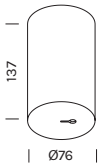

220-240Vac, alimentatore incluso, per 2
lampade
220-240Vac, driver included, for 2 lamps

RS28

-BI

ON-OFF