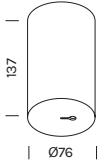

220-240Vac, alimentatore incluso
220-240Vac, driver included

RS05/02

-BO

DALI | PUSH

220-240Vac, alimentatore incluso
220-240Vac, driver included

RS05/03

-BO

3.1W | PUSH