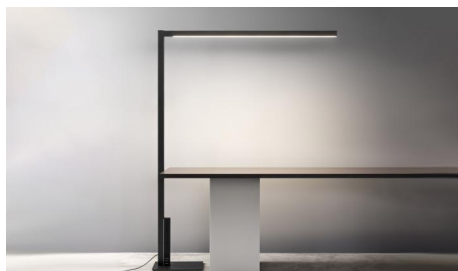

INDOOR

TERRA / FLOOR

# CRANE

**Alluminio**  
**Fascio di luce verso l'alto e verso il basso**  
**Driver: incluso**  
**Colore cavo: nero**

Aluminum  
 Light beam: upward and downward-projected  
 Driver: included  
 Cable color: black