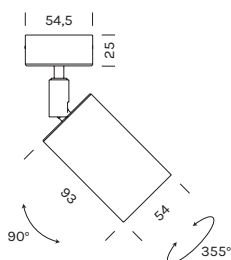

CYLINDER SPOT

Ferro
Fascio di luce orientabile

Iron
Light beam: adjustable

6065

Potenza/ Power 1x 6,5W MAX

Alimentazione/ Supply 220-240V

Articolo Item	Finitura Finish
6065	-BI 
	-NE 
	-RU 
	-BV 
	-CR 
	-OR 
	-RF 
	-TI 

Lampadine GU10 LED / Light bulb GU10 LED

Articolo Item	Attacco Socket	Potenza Power	Temp. colore Color temp.	Ottica Optic	IP	CRI	Lumen
1A0706	GU10 LED	6,5W	2700K	60°	IP20	>80	570 lm
1A0047	GU10 LED	6,5W	3000K	60°	IP20	>80	570 lm
1A0048	GU10 LED	6,5W	4000K	60°	IP20	>80	570 lm