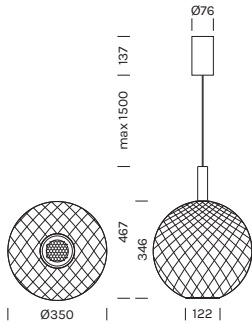

Articolo Item	Temperatura Temperature	Rosone Canopy	Corpo Body	Vetro Glass
2626	M	-BV	-BV	-BTM
composed by RS04/11 (1Pz)	W	-VF	-VF	-BVF
2625 (1Pz)		-OR	-OR	-BAM

Con rosone e driver / With canopy and driver

2627	M 2700K	W 3000K
Potenza/ Power	1x13.8W, 1x6.1W	1x13.8W, 1x6.1W
Nominal lumen	1x1880lm, 1x669lm	1x1979lm, 1x711lm
CRI	>90	>90
Alimentazione/ Supply	220-240V	220-240V

Articolo Item	Temperatura Temperature	Rosone Canopy	Corpo Body	Vetro Glass
2627	M	-BV	-BV	-BTM
composed by RS04/22 (1Pz)	W	-VF	-VF	-BVF
2625 (1Pz)		-OR	-OR	-BAM

Articolo Item	Temperatura Temperature	Rosone Canopy	Corpo Body	Vetro Glass
2628	M	-BV	-BV	-BTM
... composed by	W	-VF	-VF	-BVF
RS04/13 (1Pz)		-OR	-OR	-BAM
2625 (1Pz)				

Con rosone e driver / With canopy and driver

2629	M 2700K	W 3000K
Potenza/ Power	1x13.8W, 1x6.1W	1x13.8W, 1x6.1W
Nominal lumen	1x1880lm, 1x669lm	1x1979lm, 1x711lm
CRI	>90	>90
Alimentazione/ Supply	220-240V	220-240V

Articolo Item	Temperatura Temperature	Rosone Canopy	Corpo Body	Vetro Glass
2629	M	-BV	-BV	-BTM
... composed by	W	-VF	-VF	-BVF
RS87/01 (1Pz)		-OR	-OR	-BAM
2625 (2Pz)				