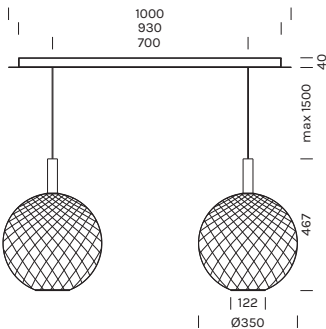

2627	M 2700K	W 3000K
Potenza/ Power	1x13.8W, 1x6.1W	1x13.8W, 1x6.1W
Nominal lumen	1x1880lm, 1x669lm	1x1979lm, 1x711lm
CRI	>90	>90
Alimentazione/ Supply	220-240V	220-240V

Articolo Item	Temperatura Temperature	Rosone Canopy	Corpo Body	Vetro Glass
2627	M	-BV	-BV	-BTM
composed by RS04/22 (1Pz)	W	-VF	-VF	-BVF
2625 (1Pz)		-OR	-OR	-BAM

Con rosone e driver / With canopy and driver

2628	M 2700K	W 3000K
Potenza/ Power	1x13.8W, 1x6.1W	1x13.8W, 1x6.1W
Nominal lumen	1x1880lm, 1x669lm	1x1979lm, 1x711lm
CRI	>90	>90
Alimentazione/ Supply	220-240V	220-240V

Articolo Item	Temperatura Temperature	Rosone Canopy	Corpo Body	Vetro Glass
2628	M	-BV	-BV	-BTM
... composed by	W	-VF	-VF	-BVF
RS04/13 (1Pz)		-OR	-OR	-BAM
2625 (1Pz)				

Con rosone e driver / With canopy and driver

2629	M 2700K	W 3000K
Potenza/ Power	1x13.8W, 1x6.1W	1x13.8W, 1x6.1W
Nominal lumen	1x1880lm, 1x669lm	1x1979lm, 1x711lm
CRI	>90	>90
Alimentazione/ Supply	220-240V	220-240V

Articolo Item	Temperatura Temperature	Rosone Canopy	Corpo Body	Vetro Glass
2629	M	-BV	-BV	-BTM
... composed by	W	-VF	-VF	-BVF
RS87/01 (1Pz)		-OR	-OR	-BAM
2625 (2Pz)				