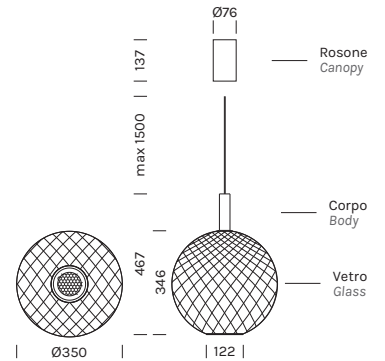

INDOOR

SOSPENSIONE / SUSPENSION

BEAM STICK NUANCE BALLOTON Ø350

- alluminio, vetro soffiato a bocca
- colore cavo: nero
- con cavo 5m: + 53€

- aluminum, mouthblown glass
- cable color: black
- with 5-meters cable: + 53€

Articolo Item	Temperatura Temperature	Rosone Canopy	Corpo Body	Vetro Glass
2626	M	-BV	-BV	-BTM
composed by RS04/11 (1Pz)	W	-VF	-VF	-BVF
2625 (1Pz)		-OR	-OR	-BAM

Con rosone e driver / With canopy and driver

2627	M 2700K	W 3000K
Potenza/ Power	1x13.8W, 1x6.1W	1x13.8W, 1x6.1W
Nominal lumen	1x1880lm, 1x669lm	1x1979lm, 1x711lm
CRI	>90	>90
Alimentazione/ Supply	220-240V	220-240V

Articolo Item	Temperatura Temperature	Rosone Canopy	Corpo Body	Vetro Glass
2627	M	-BV	-BV	-BTM
composed by RS04/22 (1Pz)	W	-VF	-VF	-BVF
2625 (1Pz)		-OR	-OR	-BAM

2629	M 2700K	W 3000K
Potenza/ Power	1x13.8W, 1x6.1W	1x13.8W, 1x6.1W
Nominal lumen	1x1880lm, 1x669lm	1x1979lm, 1x711lm
CRI	>90	>90
Alimentazione/ Supply	220-240V	220-240V

Articolo Item	Temperatura Temperature	Rosone Canopy	Corpo Body	Vetro Glass
2629	M	-BV	-BV	-BTM
... composed by	W	-VF	-VF	-BVF
RS87/01 (1Pz)		-OR	-OR	-BAM
2625 (2Pz)				