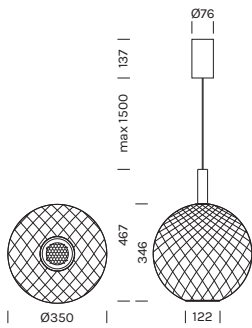

INDOOR

SOSPENSIONE / SUSPENSION

BEAM STICK NUANCE BALLOTON Ø350

- alluminio, vetro soffiato a bocca
- colore cavo: nero
- con cavo 5m: + 53€

- aluminum, mouthblown glass
- cable color: black
- with 5-meters cable: + 53€

Articolo Item	Temperatura Temperature	Rosone Canopy	Corpo Body	Vetro Glass
2626	M	-BV	-BV	-BTM
composed by RS04/11 (1Pz)	W	-VF	-VF	-BVF
2625 (1Pz)		-OR	-OR	-BAM

Con rosone e driver / With canopy and driver

2627	M 2700K	W 3000K
Potenza/ Power	1x13.8W, 1x6.1W	1x13.8W, 1x6.1W
Nominal lumen	1x1880lm, 1x669lm	1x1979lm, 1x711lm
CRI	>90	>90
Alimentazione/ Supply	220-240V	220-240V

Articolo Item	Temperatura Temperature	Rosone Canopy	Corpo Body	Vetro Glass
2627	M	-BV	-BV	-BTM
composed by RS04/22 (1Pz)	W	-VF	-VF	-BVF
2625 (1Pz)		-OR	-OR	-BAM

2629	M 2700K	W 3000K
Potenza/ Power	1x13.8W, 1x6.1W	1x13.8W, 1x6.1W
Nominal lumen	1x1880lm, 1x669lm	1x1979lm, 1x711lm
CRI	>90	>90
Alimentazione/ Supply	220-240V	220-240V

Articolo Item	Temperatura Temperature	Rosone Canopy	Corpo Body	Vetro Glass
2629	M	-BV	-BV	-BTM
... composed by	W	-VF	-VF	-BVF
RS87/01 (1Pz)		-OR	-OR	-BAM
2625 (2Pz)				