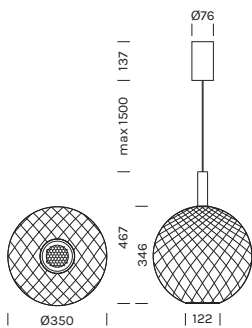

Con rosone e driver / With canopy and driver

2626	M 2700K	W 3000K
Potenza/ Power	1x13.8W, 1x6.1W	1x13.8W, 1x6.1W
Nominal lumen	1x1880lm, 1x669lm	1x1979lm, 1x711lm
CRI	>90	>90
Alimentazione/ Supply	220-240V	220-240V

Articolo Item	Temperatura Temperature	Rosone Canopy	Corpo Body	Vetro Glass
2626	M	-BV	-BV	-BTM
composed by RS04/11 (1Pz)	W	-VF	-VF	-BVF
2625 (1Pz)		-OR	-OR	-BAM

Con rosone e driver / With canopy and driver

2627	M 2700K	W 3000K
Potenza/ Power	1x13.8W, 1x6.1W	1x13.8W, 1x6.1W
Nominal lumen	1x1880lm, 1x669lm	1x1979lm, 1x711lm
CRI	>90	>90
Alimentazione/ Supply	220-240V	220-240V

Articolo Item	Temperatura Temperature	Rosone Canopy	Corpo Body	Vetro Glass
2627	M	-BV	-BV	-BTM
composed by RS04/22 (1Pz)	W	-VF	-VF	-BVF
2625 (1Pz)		-OR	-OR	-BAM

2629	M 2700K	W 3000K
Potenza/ Power	1x13.8W, 1x6.1W	1x13.8W, 1x6.1W
Nominal lumen	1x1880lm, 1x669lm	1x1979lm, 1x711lm
CRI	>90	>90
Alimentazione/ Supply	220-240V	220-240V

Articolo Item	Temperatura Temperature	Rosone Canopy	Corpo Body	Vetro Glass
2629	M	-BV	-BV	-BTM
... composed by	W	-VF	-VF	-BVF
RS87/01 (1Pz)		-OR	-OR	-BAM
2625 (2Pz)				