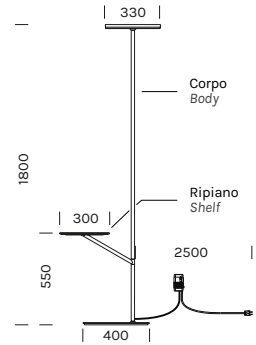

INDOOR

TERRA / FLOOR

OVERFLY PT

- ferro, alluminio, legno

- iron, aluminum, wood

3454	M 2700K	W 3000K
Potenza/ Power	1x37.0W	1x37.0W
Nominal lumen	1x5004lm	1x5560lm
CRI	>90	>90
Alimentazione/ Supply	220-240V	220-240V

Articolo Item	Temperatura Temperature	Corpo Body	Ripiano Shelf
3454	M	-BV	-LRV
composed by	W	-NO	-LNC
3454.2 (1Pz)		-OR	
3454.1 (1Pz)		-RR	
		-TI	