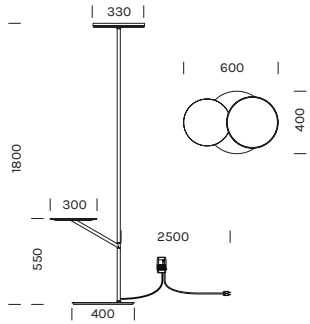

INDOOR

TERRA / FLOOR

OVERFLY PT

- ferro, alluminio, legno

- iron, aluminum, wood

3454	M 2700K	W 3000K
Potenza/ Power	1x37.0W	1x37.0W
Nominal lumen	1x5004lm	1x5560lm
CRI	>90	>90
Alimentazione/ Supply	220-240V	220-240V

Articolo Item	Temperatura Temperature	Corpo Body	Ripiano Shelf
3454	M	-BV	-LRV
composed by	W	-NO	-LNC
3454.2 (1Pz)		-OR	
3454.1 (1Pz)		-RR	
		-TI	