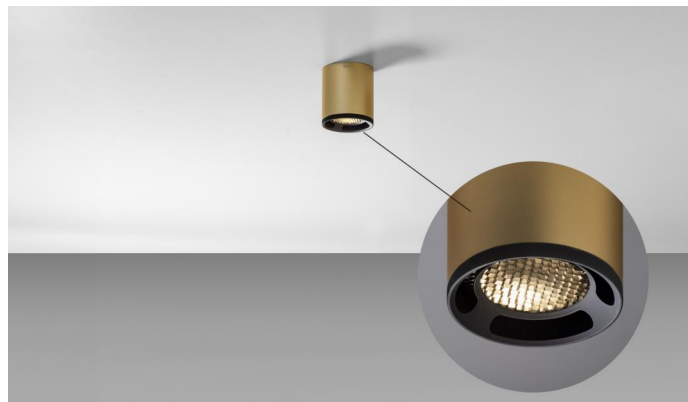

INDOOR

SOFFITTO / CEILING

BEAM STICK PL Ø80 H80

- alluminio

- aluminum

**Corpo con ghiera / Body with ring**

	M 2700K	W 3000K	N 4000K
Potenza/ Power	1x13.2W	1x13.2W	1x13.2W
Nominal lumen	1x1527lm	1x1592lm	1x1645lm
CRI	>90	>90	>90
Alimentazione/ Supply	24Vdc	24Vdc	24Vdc

Articolo Item	Temperatura Temperature	°Ottica °Optic	Ghiera Ring	Corpo Body
4247	M	12	-BO	-BO
	W	35	-NO	-NO
	N	55	-BV	-BV
			-OR	-OR
			-RR	-RR
			-TI	-TI

Necessita di driver remoto a 24Vdc
Requires 24V remote driver

Driver 24Vdc in tensione in remoto / Remote constant voltage drivers 24Vdc

Articolo Item	art. alimentabili items powerable	Potenza Power	IP	Dimensioni Dimensions	Dimmerazione Dimming
1A0150	1-2	30W	IP20	154x50x14	ON-OFF
1A1910	1-3	60W	IP20	185x63,5x22	ON-OFF
1A1476	1-6	100W	IP20	177x56,4x17,2	ON-OFF
1A2168	1-6	100W	IP20	190x65x22	PUSH DALI
1A1999	1-6	100W	IP20	201x63x30	L-C